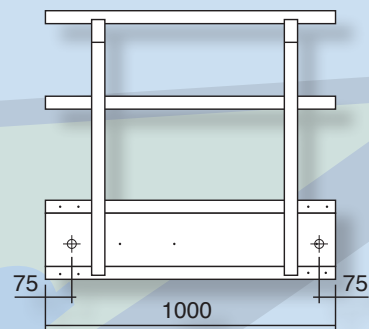

Heavyweight Skystage Platforms

Bosun Seat Platform System

The Bosun seat is a manual or motorised unit. Access to confined spaces

1 Metre Platform System

Motorised workcage Access to confined spaces

South West Cradles (UK) Ltd, New Road, Blackfield, Southampton
Tel: 0800 7312417 E: southwestcradles@live.co.uk

Lightweight Skystage Platforms

SKYSTAGE STANDARD PLATFORM

Net weight of components (kg)

| | | | |
|--------------------|------|----------------------------|-----|
| Deck section 1 m | 19,0 | Pair steel stirrups | 36 |
| Pair guardrails 1m | 8,0 | Pair wall rollers | 11 |
| Deck section 2m | 39,0 | Pair double wheel supports | 20 |
| Pair guardrails 2m | 13,5 | Set connection blocks | 7 |
| Deck section 3m | 58.0 | Pair connection tubes | 0,3 |
| Pair guardrails 3m | 19,5 | | |

Note 1 : Allweights include fasteners where required

SKYSTAGE

(Inc. 2 Alpha hoists, 2 Sky Lock safety devices, 50m trailing supply and controlbox)

| Selfweight (Kg) | Selfweight (Kg) | |
|-----------------|-----------------|---|
| 119/125 | 285/291 |  |
| 144/152 | 310/318 |  |
| 172/184 | 310/318 |  |
| 204/218 | 370/384 |  |
| 229/245 | 395/400 |  |