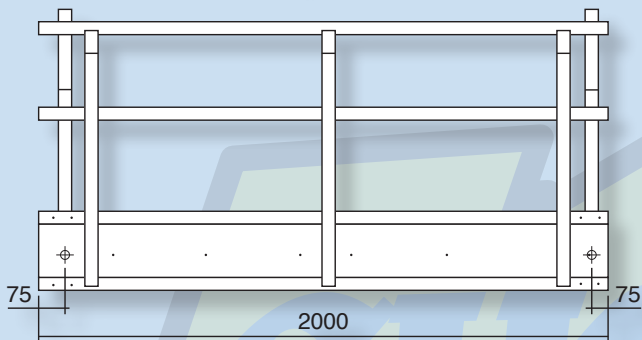

Heavyweight Skystage Platforms

Bosun Seat Platform System

The Bosun seat is a manual or motorised unit. Access to confined spaces

1 Metre Platform System

Motorised workcage Access to confined spaces

South West Cradles (UK) Ltd, New Road, Blackfield, Southampton
Tel: 0800 7312417 E: southwestcradles@live.co.uk

Lightweight Skystage Platforms

SKYSTAGE STANDARD PLATFORM

Net weight of components (kg)

| | | | |
|--------------------|------|----------------------------|-----|
| Deck section 1 m | 19,0 | Pair steel stirrups | 36 |
| Pair guardrails 1m | 8,0 | Pair wall rollers | 11 |
| Deck section 2m | 39,0 | Pair double wheel supports | 20 |
| Pair guardrails 2m | 13,5 | Set connection blocks | 7 |
| Deck section 3m | 58.0 | Pair connection tubes | 0,3 |
| Pair guardrails 3m | 19,5 | | |

Note 1 : Allweights include fasteners where required

SKYSTAGE

(Inc. 2 Alpha hoists, 2 Sky Lock safety devices, 50m trailing supply and controlbox)

| Selfweight (Kg) | Selfweight (Kg) | |
|-----------------|-----------------|---|
| 119/125 | 285/291 |  |
| 144/152 | 310/318 |  |
| 172/184 | 310/318 |  |
| 204/218 | 370/384 |  |
| 229/245 | 395/400 |  |