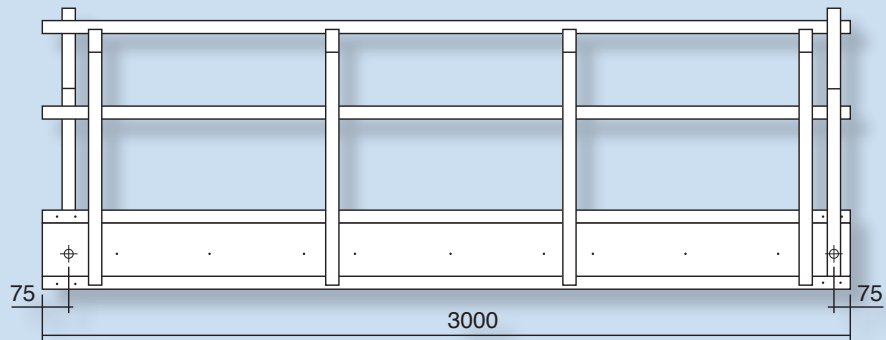

Heavyweight Skystage Platforms

Bosun Seat Platform System

The Bosun seat is a manual or motorised unit. Access to confined spaces

1 Metre Platform System

Motorised workcage Access to confined spaces

South West Cradles (UK) Ltd, New Road, Blackfield, Southampton
Tel: 0800 7312417 E: southwestcradles@live.co.uk

Lightweight Skystage Platforms

SKYSTAGE STANDARD PLATFORM

Net weight of components (kg)

| | | | |
|--------------------|------|----------------------------|-----|
| Deck section 1 m | 19,0 | Pair steel stirrups | 36 |
| Pair guardrails 1m | 8,0 | Pair wall rollers | 11 |
| Deck section 2m | 39,0 | Pair double wheel supports | 20 |
| Pair guardrails 2m | 13,5 | Set connection blocks | 7 |
| Deck section 3m | 58.0 | Pair connection tubes | 0,3 |
| Pair guardrails 3m | 19,5 | | |

Note 1 : Allweights include fasteners where required

SKYSTAGE

(Inc. 2 Alpha hoists, 2 Sky Lock safety devices, 50m trailing supply and controlbox)

| Selfweight (Kg) | Selfweight (Kg) | |
|-----------------|-----------------|---|
| 119/125 | 285/291 |  |
| 144/152 | 310/318 |  |
| 172/184 | 310/318 |  |
| 204/218 | 370/384 |  |
| 229/245 | 395/400 |  |