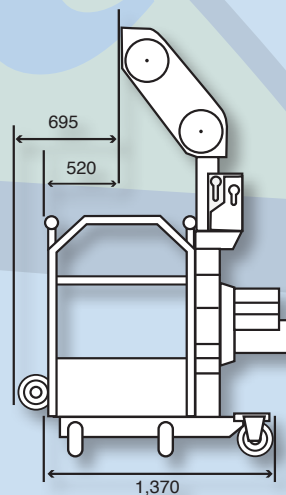

Heavyweight Skystage Platforms

Bosun Seat Platform System

The Bosun seat is a manual or motorised unit. Access to confined spaces

1 Metre Platform System

Motorised workcage Access to confined spaces

South West Cradles (UK) Ltd, New Road, Blackfield, Southampton
Tel: 0800 7312417 E: southwestcradles@live.co.uk

Lightweight Skystage Platforms

SKYSTAGE STANDARD PLATFORM

Net weight of components (kg)

| | | | |
|--------------------|------|----------------------------|-----|
| Deck section 1 m | 19,0 | Pair steel stirrups | 36 |
| Pair guardrails 1m | 8,0 | Pair wall rollers | 11 |
| Deck section 2m | 39,0 | Pair double wheel supports | 20 |
| Pair guardrails 2m | 13,5 | Set connection blocks | 7 |
| Deck section 3m | 58.0 | Pair connection tubes | 0,3 |
| Pair guardrails 3m | 19,5 | | |

Note 1 : Allweights include fasteners where required

SKYSTAGE

(Inc. 2 Alpha hoists, 2 Sky Lock safety devices, 50m trailing supply and controlbox)

| Selfweight (Kg) | Selfweight (Kg) | |
|-----------------|-----------------|---|
| 119/125 | 285/291 |  |
| 144/152 | 310/318 |  |
| 172/184 | 310/318 |  |
| 204/218 | 370/384 |  |
| 229/245 | 395/400 |  |